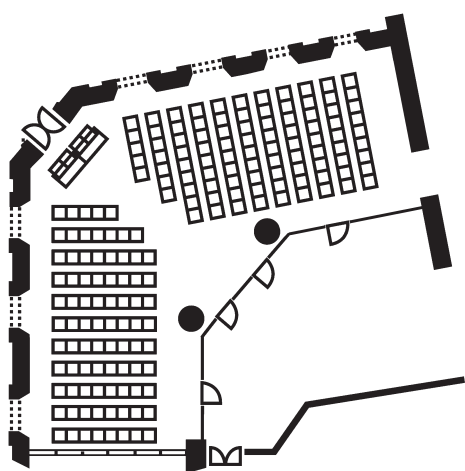

Exhibition Hall_175 sqm (total)

Theatre style seating	190 pax
Classroom style seating	80 pax
Banquet style seating	190 pax
Cocktail	200 pax
Alternative lay-out	90 pax (theatre) 16 pax (classroom)
Height (m)	3.3

THEATRE STYLE SEATING

BANQUET STYLE SEATING

ALTERNATIVE LAY-OUT