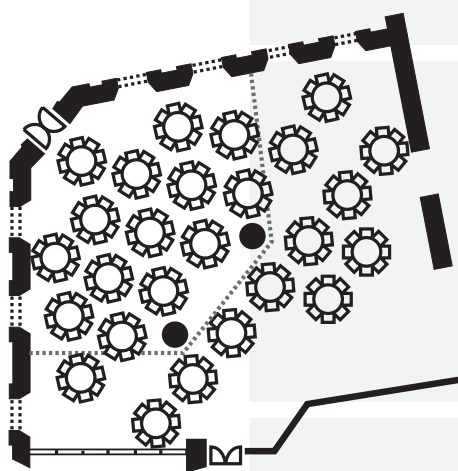

Exhibition Hall_175 sqm (total)

Theatre style seating	190 pax
Classroom style seating	80 pax
Banquet style seating	190 pax
Cocktail	200 pax
Alternative lay-out	90 pax (theatre) 16 pax (classroom)
Height (m)	3.3

THEATRE STYLE SEATING

BANQUET STYLE SEATING

ALTERNATIVE LAY-OUT